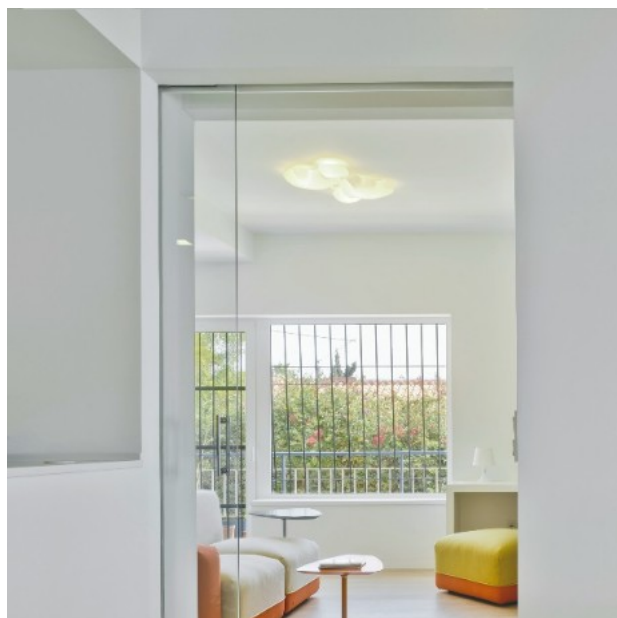

PRODUCT SHEET

Description:

Sliding Door SISO-70FCFP,3000mm,AL,False Ceiling Moun,W/Soft Close, Alu Anodized, 8-10mm Glass Thickness, Max 70KG,, F/Ceiling Mount with Fixed Side Panel, Double Soft Brake

Item number:

28.29.532-0

Units	Box	Carton	HS Code	Barcode
Set	1	1	8302415000	
				5704866487696

SISO A/S

Mileparken 11
DK-2740 Skovlunde
Denmark
VAT: DK 24786013

Phone +45 45 830 900

www.siso.dk
siso@siso.dk

Danske Bank
Nytorv Branch
Copenhagen
SWIFT: DABADKKK

Account no.
4180 3112 112936
IBAN Account
DK7230003112112936