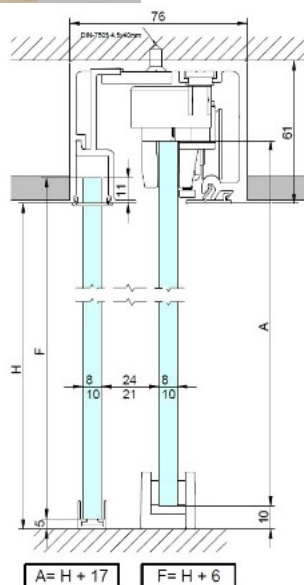

PRODUCT SHEET

Description:

Sliding Door SISO-70FCFP,3000mm,AL,False Ceiling Moun,W/Soft Close, Alu Anodized, 8-10mm Glass Thickness, Max 70KG,, F/Ceiling Mount with Fixed Side Panel, Double Soft Brake

Item number:

28.29.532-0

Units	Box	Carton	HS Code	Barcode
Set	1	1	8302415000	
				5704866487696

SISO A/S

Mileparken 11
DK-2740 Skovlunde
Denmark
VAT: DK 24786013

Phone +45 45 830 900

www.siso.dk
siso@siso.dk

Danske Bank
Nytorv Branch
Copenhagen
SWIFT: DABADKKK

Account no.
4180 3112 112936
IBAN Account
DK7230003112112936